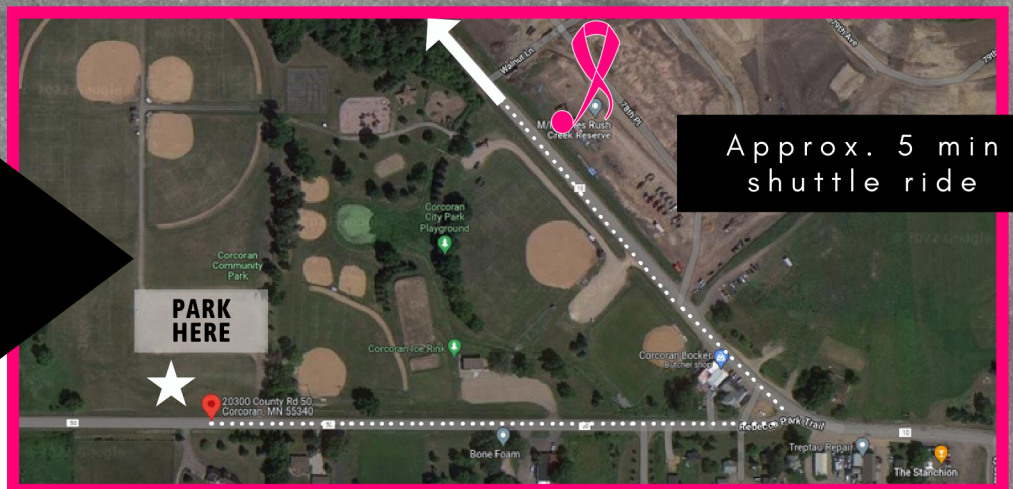

Shoulak
BreastFest
Music Festivals

PARKING GUIDE

ADDRESS FOR GPS:
20300 County Rd 50,
Corcoran, MN 55340

Our **FREE SHUTTLE** will transport you to and from the festival.

Contact us for special parking arrangements, if needed.